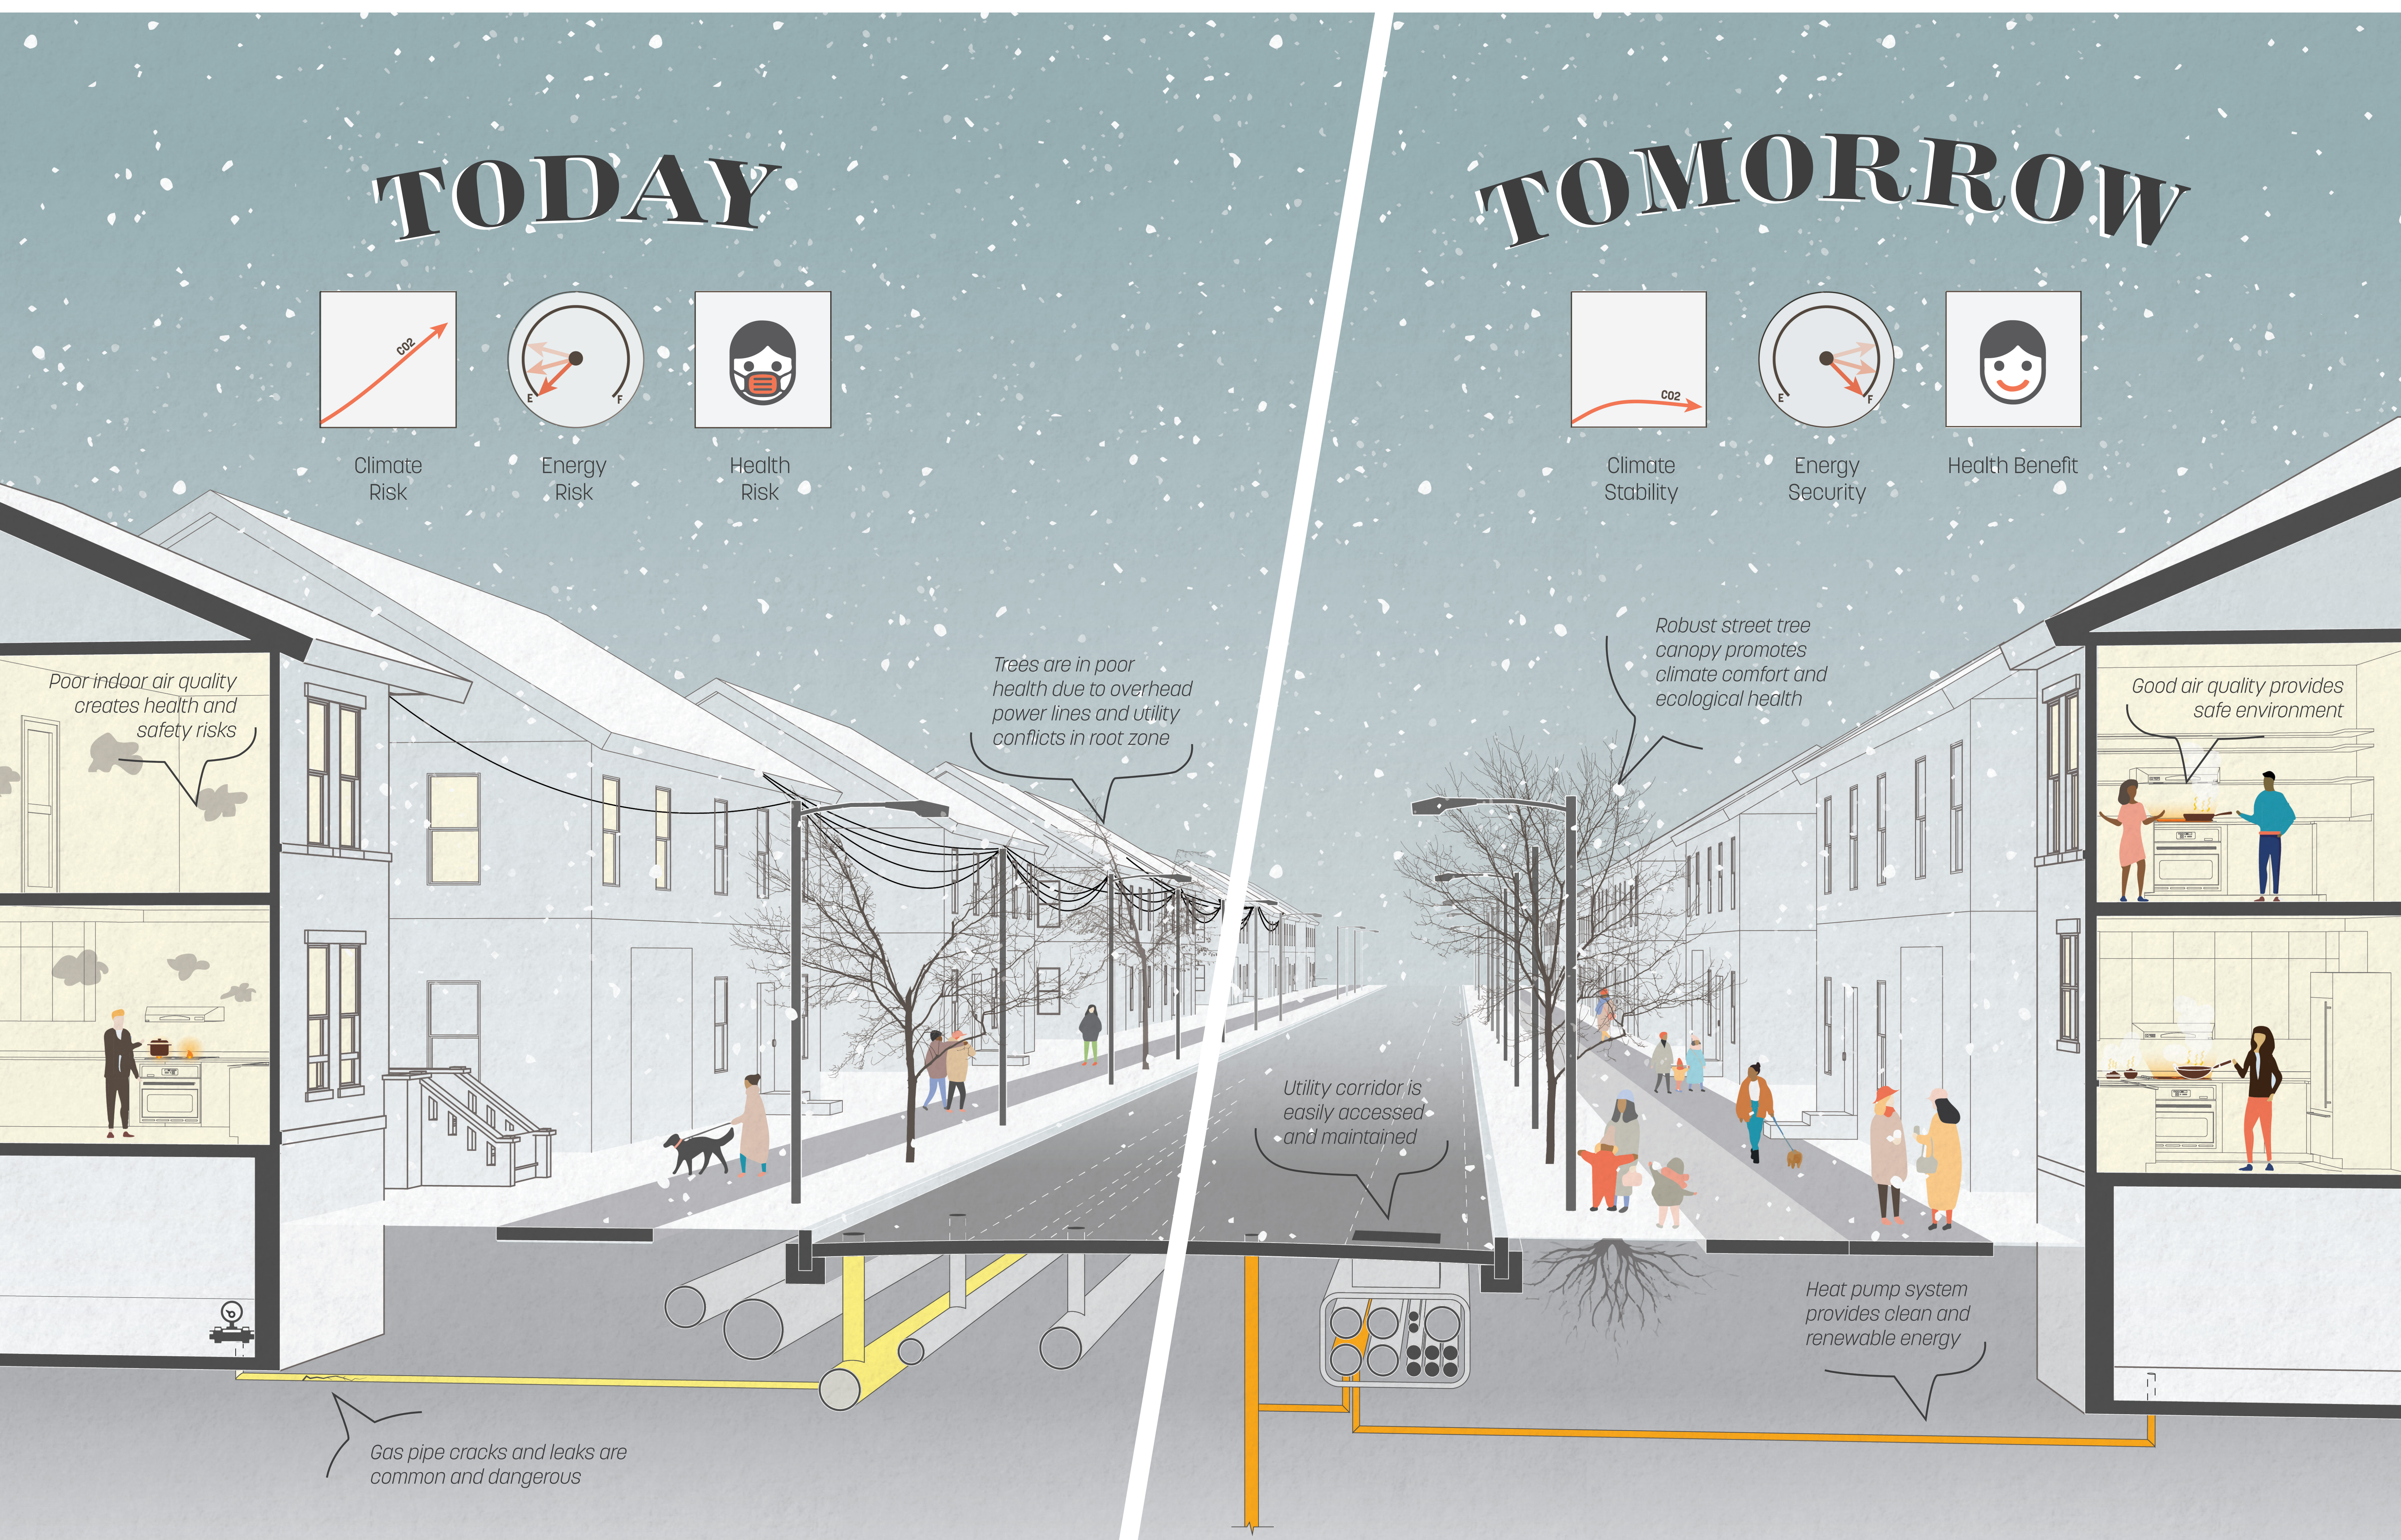

Energy Shift Boston

Mary Brady, Ania Carmargo, Rickie Harvey, Nathan Phillips, Audrey Schulman

FROM RISK

Energy Shift Boston lays groundwork for electrifying housing for a safer, healthier, carbon-free Boston.

TO RESILIENCE

ENERGY SHIFT IS A SOCIETAL SHIFT IN OUR RELATIONSHIP WITH HEAT AND COOKING